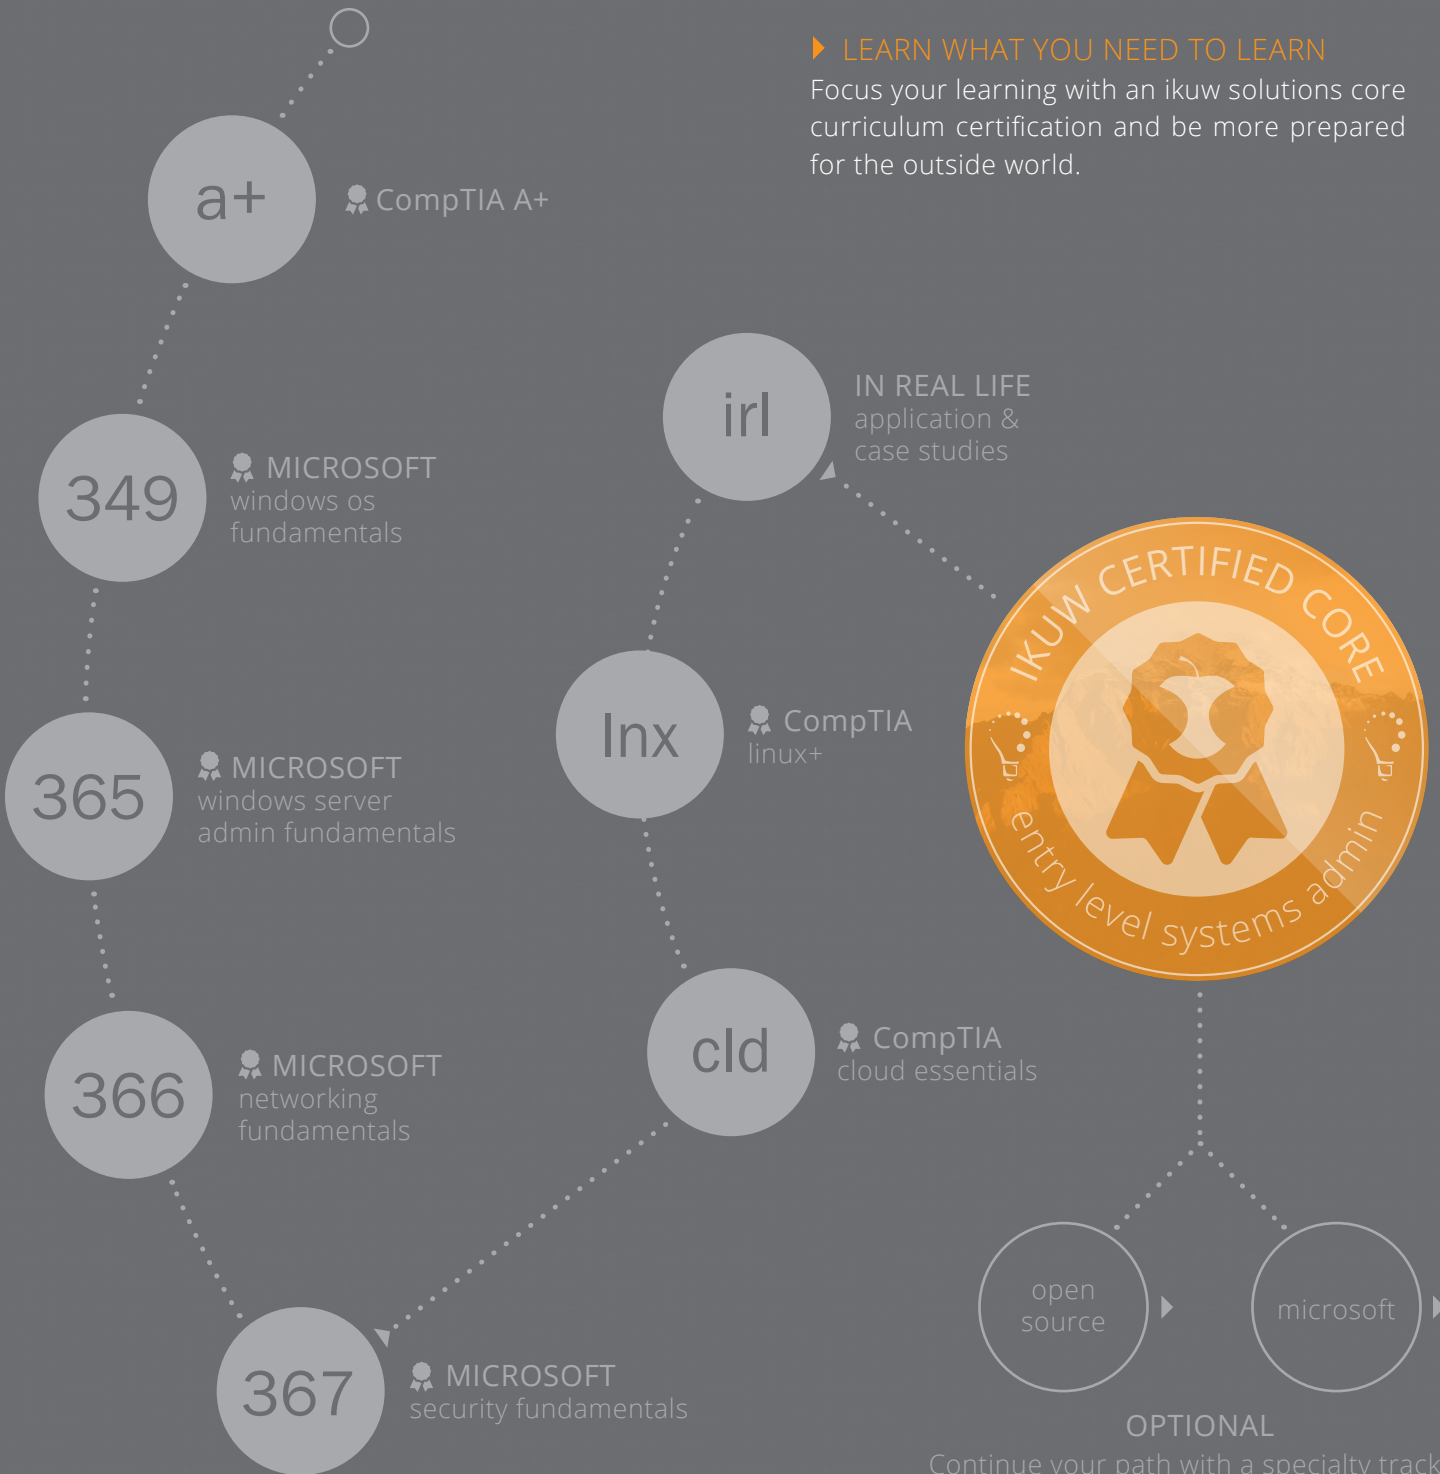

Entry Level Systems Administrator

▶ LEARN WHAT YOU NEED TO LEARN

Focus your learning with an ikuw solutions core curriculum certification and be more prepared for the outside world.

= additional certification earned